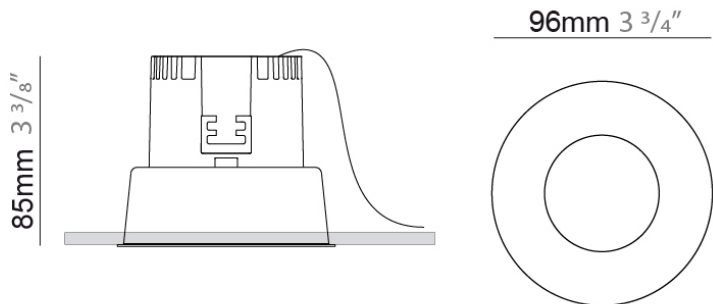

DIXIT RA8 RECESSED

L5600421

GENERAL

Series: Dixit
Subseries: Dixit RA8
Brand: Ivela
Division: Architectural
Mounting Type: Recessed
Mounting Location: Ceiling
Subcategory: Downlight

PHYSICAL

Shape: Round
Diameter (mm): 96
Diameter (in): 3 3/4
Height (mm): 85
Height (in): 3 3/8
Min. Recessing Depth (mm): 125
Min. Recessing Depth (in): 4 15/16
Light Distribution: Direct
Weight (kg): 0.5
Weight (lbs): 1.1
Diffuser: Clear Polycarbonate
Fixture Finish: MWH
Fixture Material: Aluminum Die Cast
Cut-out Measurements: 92mm (3 5/8")

ELECTRICAL

Input Wattage Range: 1 - 9 W
Lamp Type: LED
Total Output Wattage (W): 6.5
Driver Included: No
Driver Location: Recessed Housing
Housing: See components
Constant Current (MA): 250

LED

Color Temperature (°K): 3000
CRI: >80 CRI
Lamp Life (hrs): 50000

OPTICAL

Reflector°: 25

RATINGS AND CERTIFICATIONS

IP rating: IP44