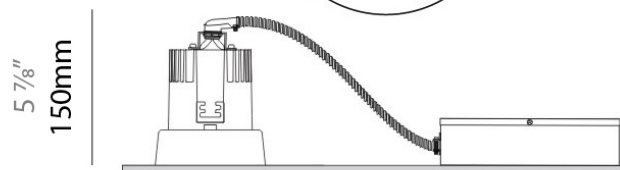

DIXIT RA8 RECESSED

L5600521

PROJECT	
TYPE	
NOTES	
QUANTITY	
DATE	

GENERAL

Series: Dixit
Subseries: Dixit RA8
Brand: Ivela
Division: Architectural
Mounting Type: Recessed
Mounting Location: Ceiling
Subcategory: Downlight

PHYSICAL

Shape: Round
Diameter (mm): 96
Diameter (in): 3 3/4
Height (mm): 110
Height (in): 4 5/16
Min. Recessing Depth (mm): 150
Min. Recessing Depth (in): 5 7/8
Light Distribution: Downlight
Weight (kg): 0.5
Weight (lbs): 1.10
Installation Requirement: Housing Required
Fixture Material: Aluminum

ELECTRICAL

Input Wattage Range: 10 - 19 W
Lamp Type: LED
Total Output Wattage (W): 9.5
Dimming: Tri-Mode (Non-Dimming and Phase Dimming (120Vac only) and 0-10V Dimming)
Driver Included: No
Driver Location: Recessed Housing
Driver Type: Constant Current - Universal
Driver Class: Class 2
Input Voltage (V): 120 - 277
Constant Current (mA): 350

LED

Color Temperature (°K): 3000
Max. Delivered Lumen (lm): 983
Nominal Lumen (lm): 1000
CRI: >80 CRI
Lamp Life (hrs): 50000

OPTICAL

Reflector°: 24

RATINGS AND CERTIFICATIONS

Certified By: Certified for North American Standards
IP rating: IP44